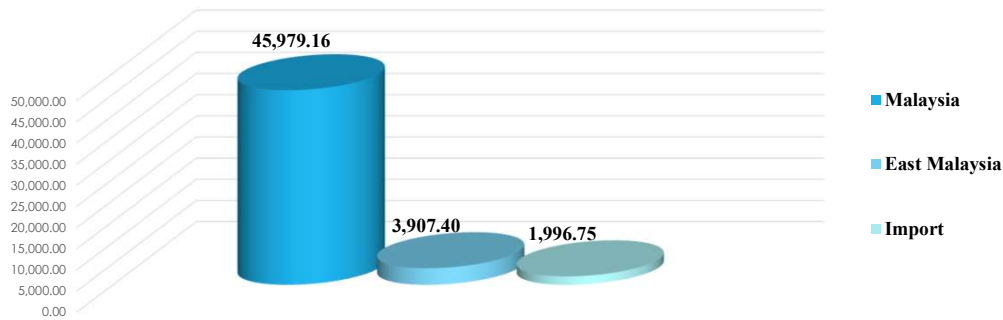

Mewaholeo Industries, Pasir Gudang, Year 2023 CPKO Traceability Score

Processing Refinery: Mewaholeo Industries Sdn Bhd, Pasir Gudang, Johor

Refinery Address: PLO 283, Jalan Besi Satu, Pasir Gudang Industrial Estate, 81700 Pasir Gudang, Johor, Malaysia.

GPS Coordinate: 1.446539, 103.902672

Delivery Period: January - December 2023

Product: Crude Palm Kernel Oil

Supplying Kernel Crushing Plant

No.	Country	No. of Crushing Plant	Total Receiving (MT)	Total Receiving (%)
i.	Peninsular Malaysia	5	45,979.16	88.62%
ii.	East Malaysia	1	3,907.40	7.53%
iii.	Import	1	1,996.75	3.85%
Total		7	51,883.31	100.00%

No.	Refinery CPKO Traceability Score	Percentage (%)
1	Traceability to Kernel Crushing Plant %	100.00%
2	Traceability to Mill %	100.00%
3	Traceability to Plantation (**on Mewah's FFB Traceability Context)	84.59%

Mewaholeo Industries, Pasir Gudang CPKO Receiving Volume Summary (Jan - Dec 2023)