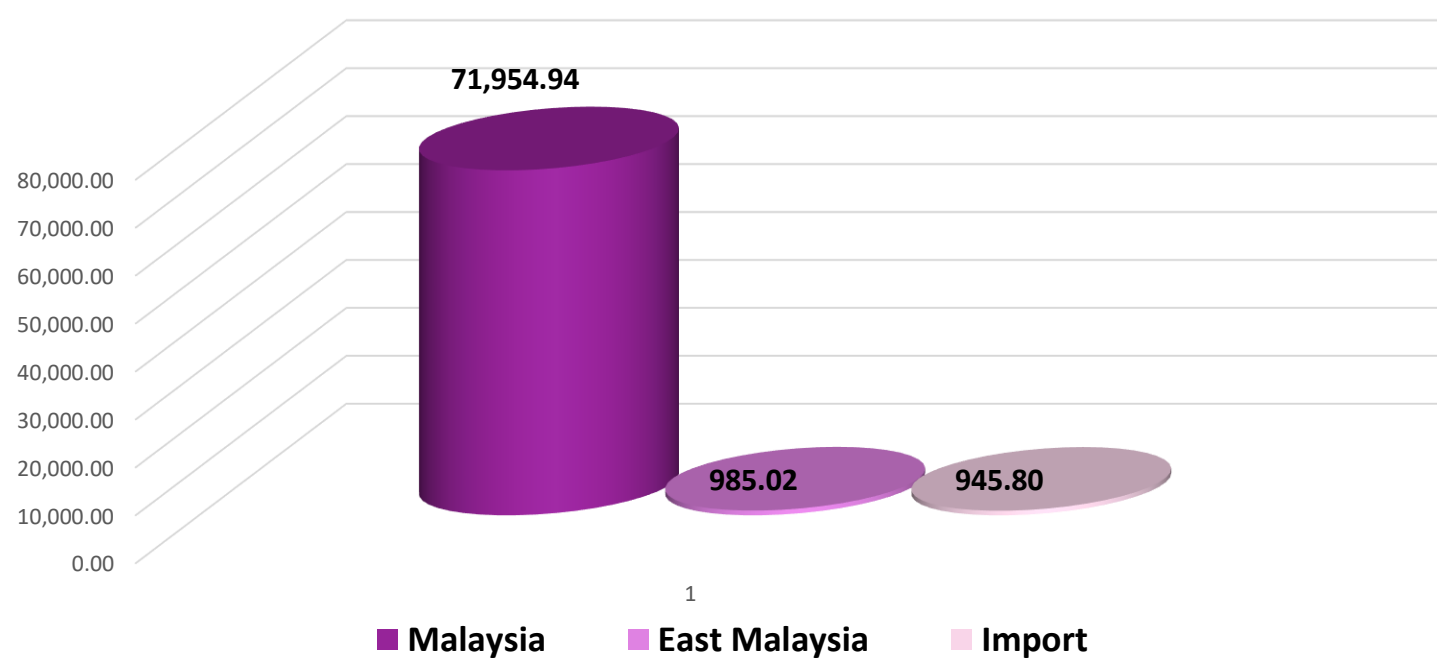

Mewaholeo Industries, Pasir Gudang - Summary of January - December'2021 CPKO Traceability Score

Processing Refinery: Mewaholeo Industries Sdn Bhd, Pasir Gudang, Johor

Refinery Address: PLO 283, Jalan Besi Satu, Pasir Gudang Industrial Estate, 81700 Pasir Gudang, Johor, Malaysia.

GPS Coordinate: 1.446539, 103.902672

Delivery Period: January - December'2021

Product: Crude Palm Kernel Oil

Supplying Kernel Crushing Plant (according country)

No.	Country	No. of Crushing Plant	Total Receiving (in MT)	Total Receiving %
i.	Peninsular Malaysia	7	71,954.94	97.39%
ii.	East Malaysia	1	985.02	1.33%
iii.	Import	1	945.80	1.28%
		Total	73,885.76	100.00%

No.	Refinery CPKO Traceability Score	Percentage %
1	Traceability to Kernel Crushing Plant %	100.00%
2	Traceability to Mill %	100.00%
3	Traceability to Plantation (**on Mewah's FFB Traceability Context)	87.39%

Mewaholeo Industries, Pasir Gudang CPKO Receiving Volume Summary (Jan - Dec'2021)