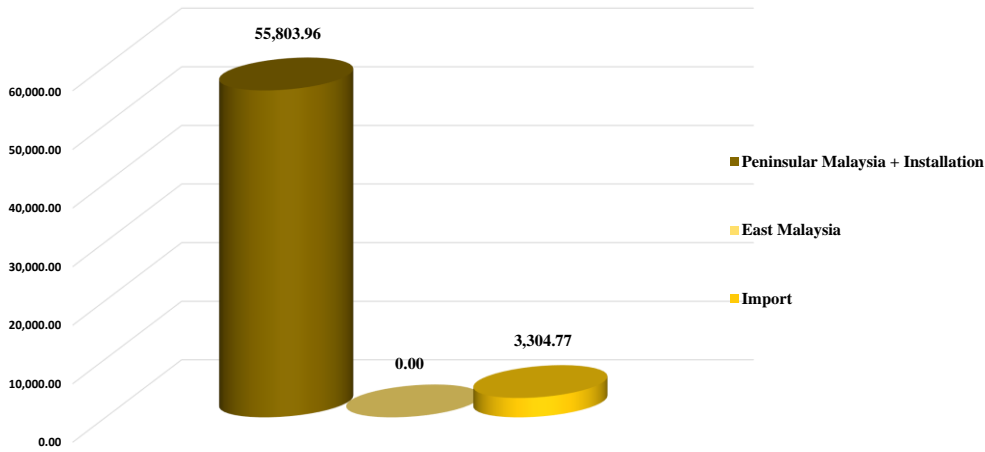

Mewah-Oils Sdn Bhd, Port Klang, Selangor, January - June 2023 CPKO Traceability Score

Processing Refinery: Mewah Oils Sdn Bhd, Port Klang, Selangor

Refinery Address: Lot 40, Section 4, Fasa 2A, Pulau Indah Industrial Park, Port Klang, 42920, Pulau Indah, Selangor

GPS Location: 2.96906, 101.32687

Delivery Period: January - June 2023

Product: Crude Palm Kernel Oil

Supplying Kernel Crushing Plant

No.	Country	No. of Crushing Plant	Total Receiving (MT)	Total Receiving (%)
i.	Peninsular Malaysia + Installation	14	55,803.96	94.41%
ii.	East Malaysia	0	0.00	0.00%
iii.	Import	3	3,304.77	5.59%
Total		17	59,108.73	100.00%

No.	Refinery CPKO Traceability Score	Percentage (%)
1	Traceability to Kernel Crushing Plant %	100.00%
2	Traceability to Mill %	100.00%
3	Traceability to Plantation (**on Mewah's FFB Traceability Context)	88.50%

Mewah-Oils, Port Klang CPKO Receiving Volume Summary (Jan - Jun 2023)